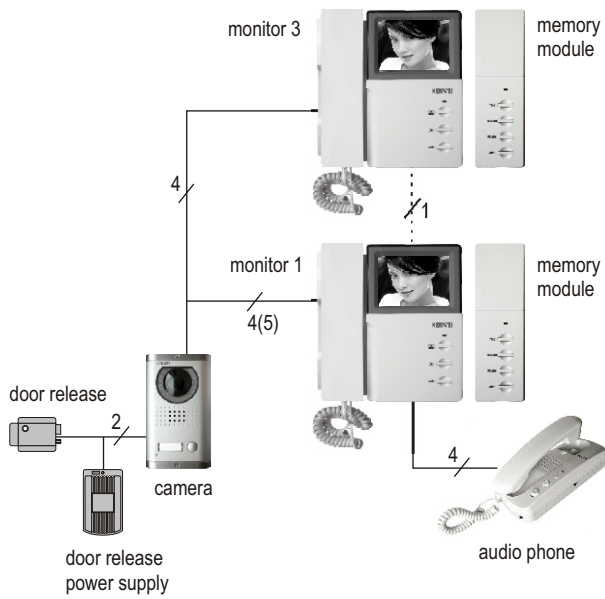

# Typical configurations

for 1 user, with KW-4HP/DC Monitor

for 2 and 3 users, with KW-4HP/DC Monitor